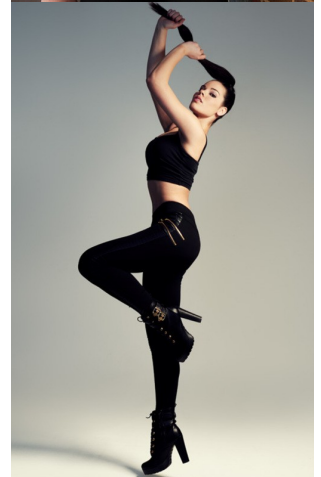

+61 401472620
BOOKINGS@JR-MANAGEMENT.COM.AU

IMOGEN C

HEIGHT 173CM BUST 92CM WAIST 88CM SUIT 12 SHOE 9

@JRMANAGEMENT WWW.JR-MANAGEMENT.COM.AU