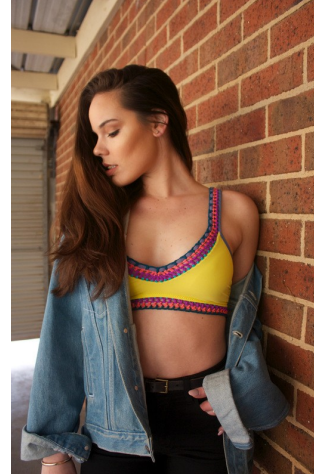

+61 401472620
BOOKINGS@JR-MANAGEMENT.COM.AU

IMOGEN C

HEIGHT 173CM BUST 92CM WAIST 88CM SUIT 12 SHOE 9

@JRMANAGEMENT WWW.JR-MANAGEMENT.COM.AU