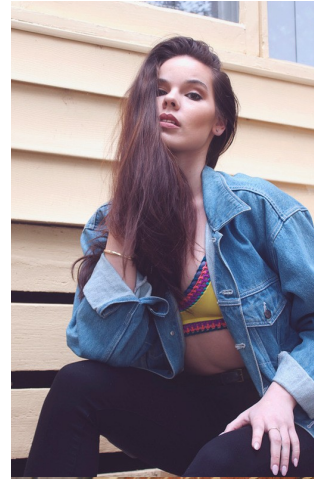

+61 401472620
BOOKINGS@JR-MANAGEMENT.COM.AU

IMOGEN C

HEIGHT 173CM BUST 92CM WAIST 88CM SUIT 12 SHOE 9

@JRMANAGEMENT WWW.JR-MANAGEMENT.COM.AU