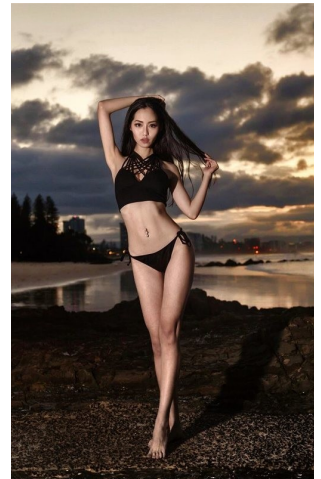

# ARABELLA W

HEIGHT 172CM BUST 81CM WAIST 58CM HIP 83CM SHOE 7.5 DRESS 6 HAIR BLONDE - PLATINUM EYES HAZEL

STATE QLD

@JRMANAGEMENT WWW.JR-MANAGEMENT.COM.AU